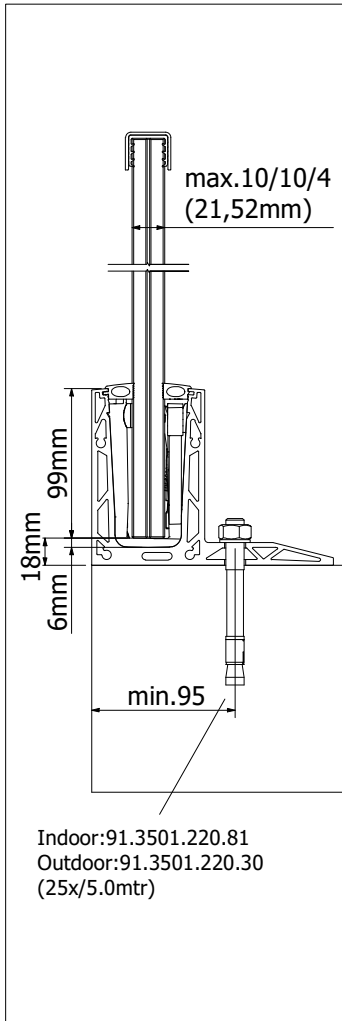

TURBOFLEX TF-3620

WITHOUT HEIGHT ADJUSTMENT

ONLEVEL

MOUNTING MANUAL